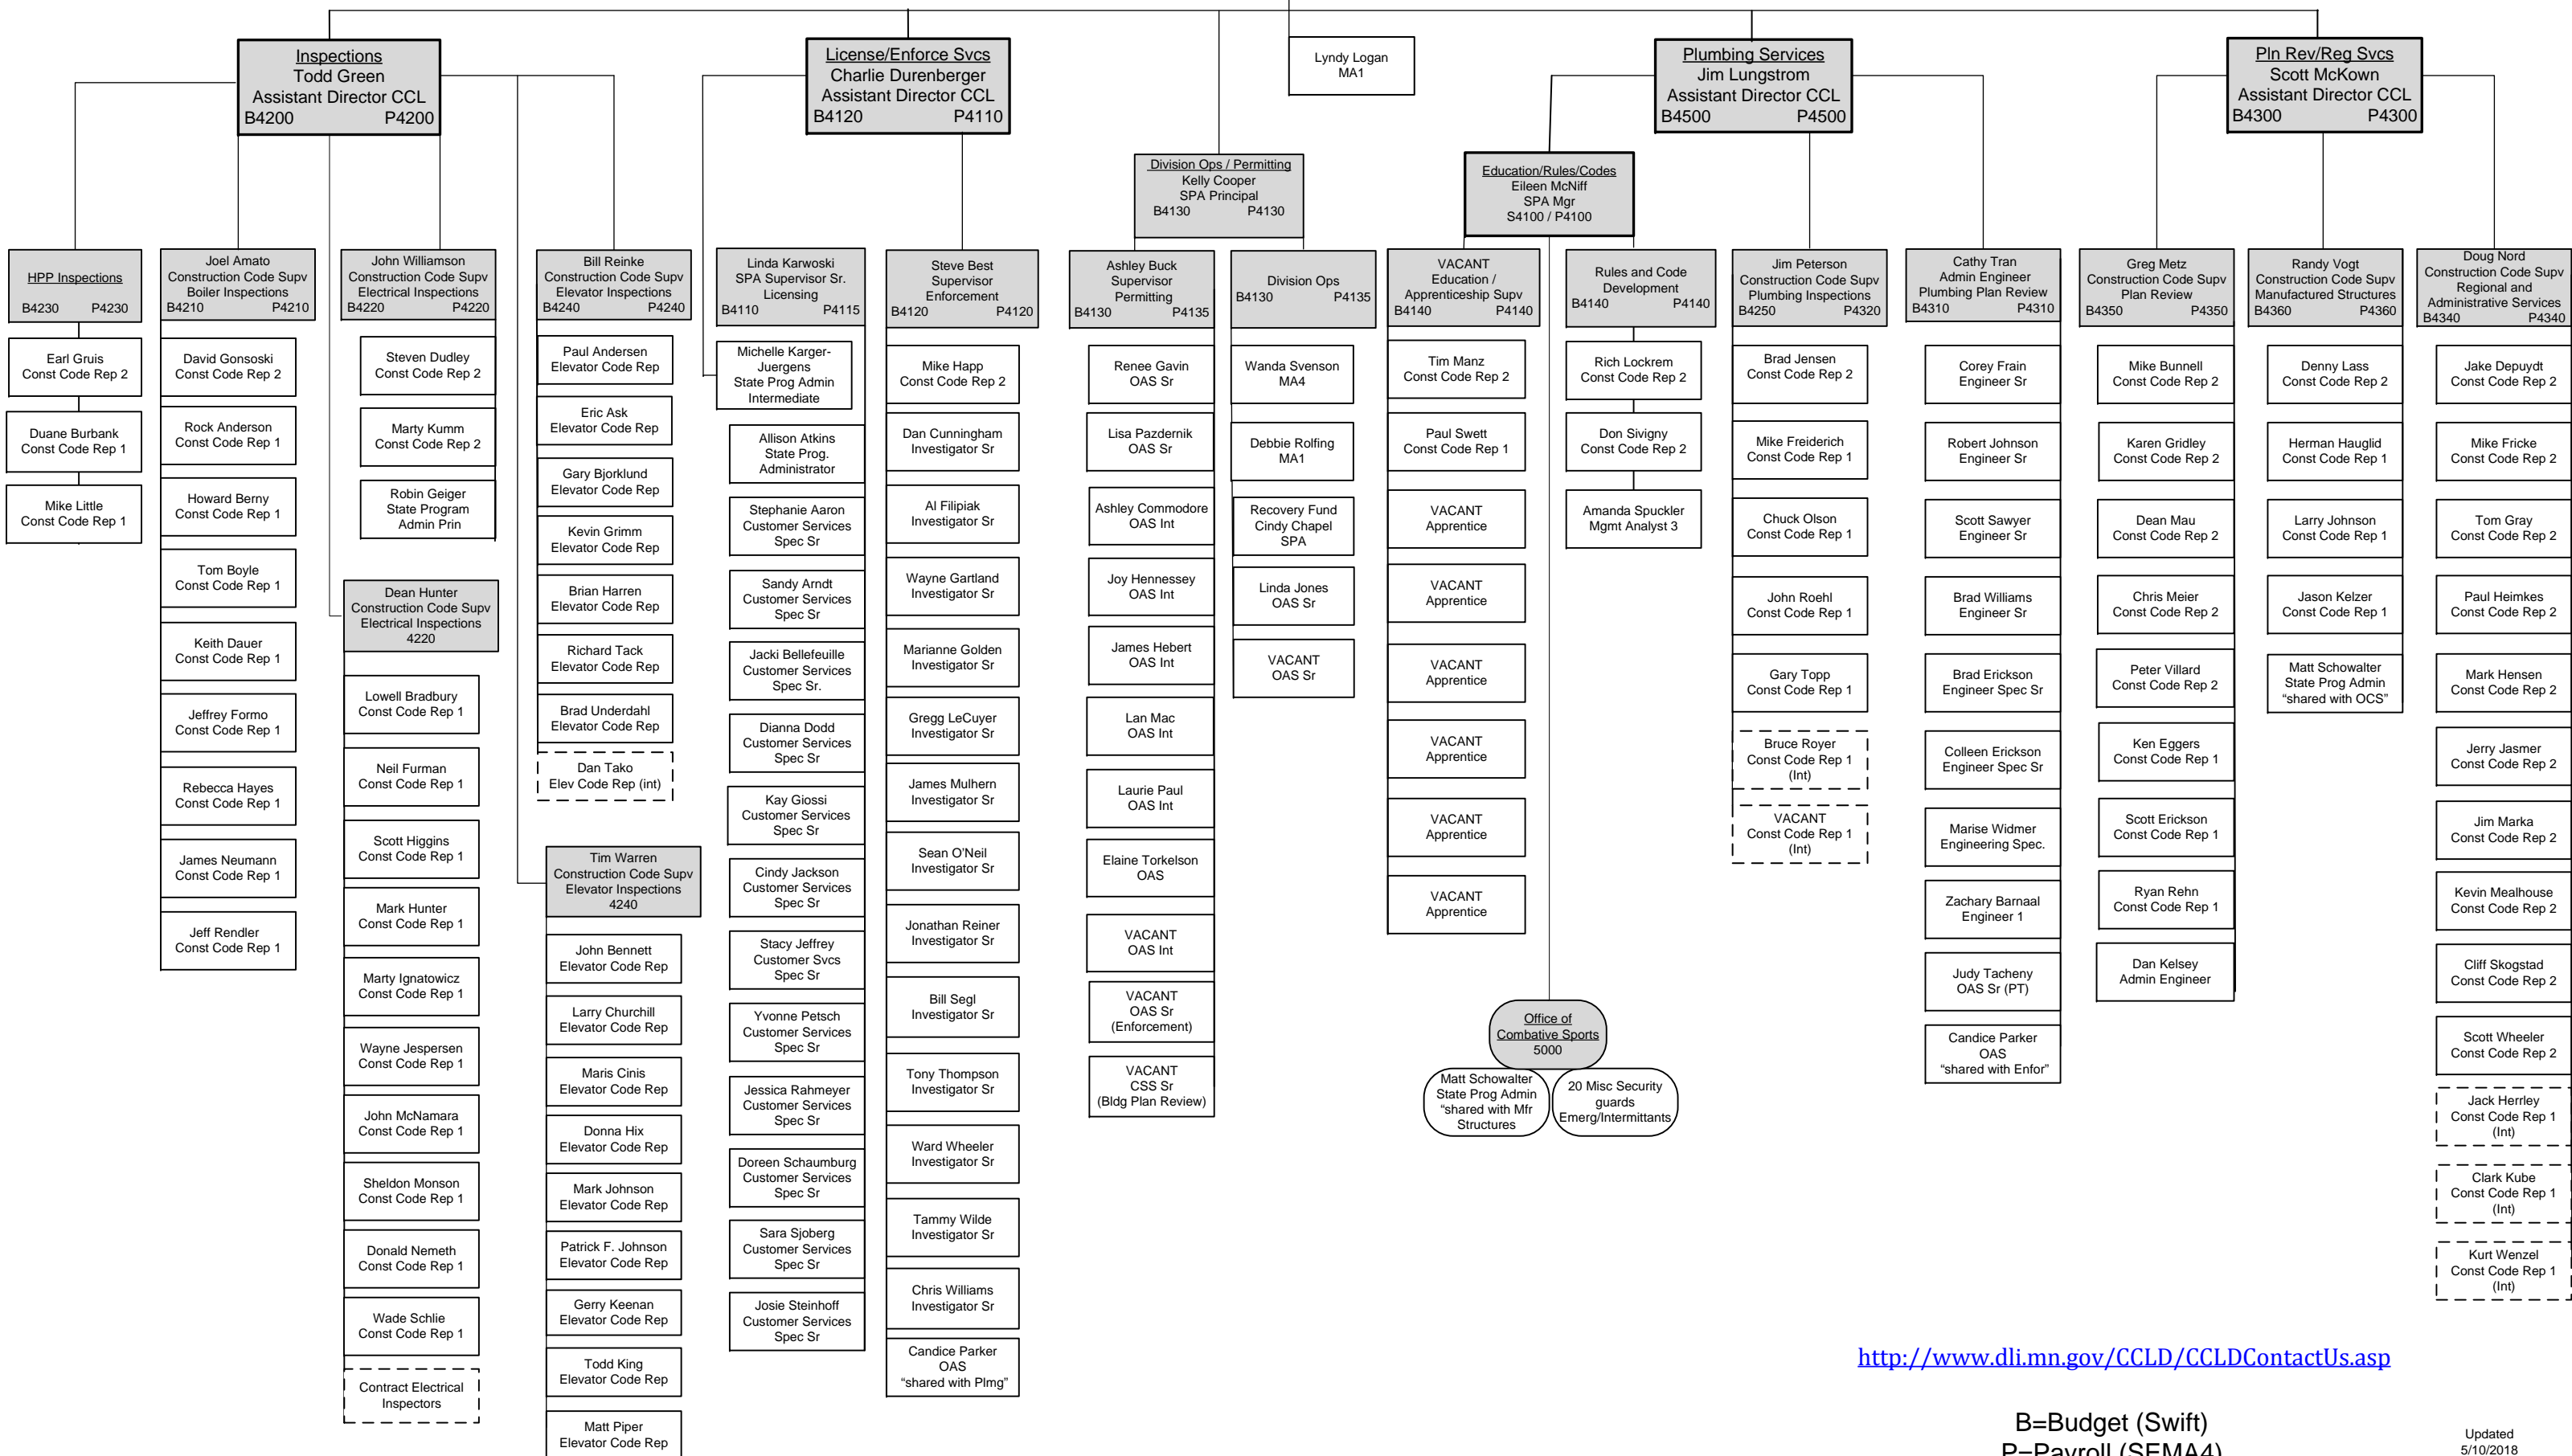

Construction Codes and Licensing Organizational Chart

Construction Codes & Licensing
Scott McLellan
Assistant Commissioner
B4000 P4000

<http://www.dli.mn.gov/CCLD/CCLDContactUs.asp>

B=Budget (Swift)
P=Payroll (SEMA4)

Updated
5/10/2018