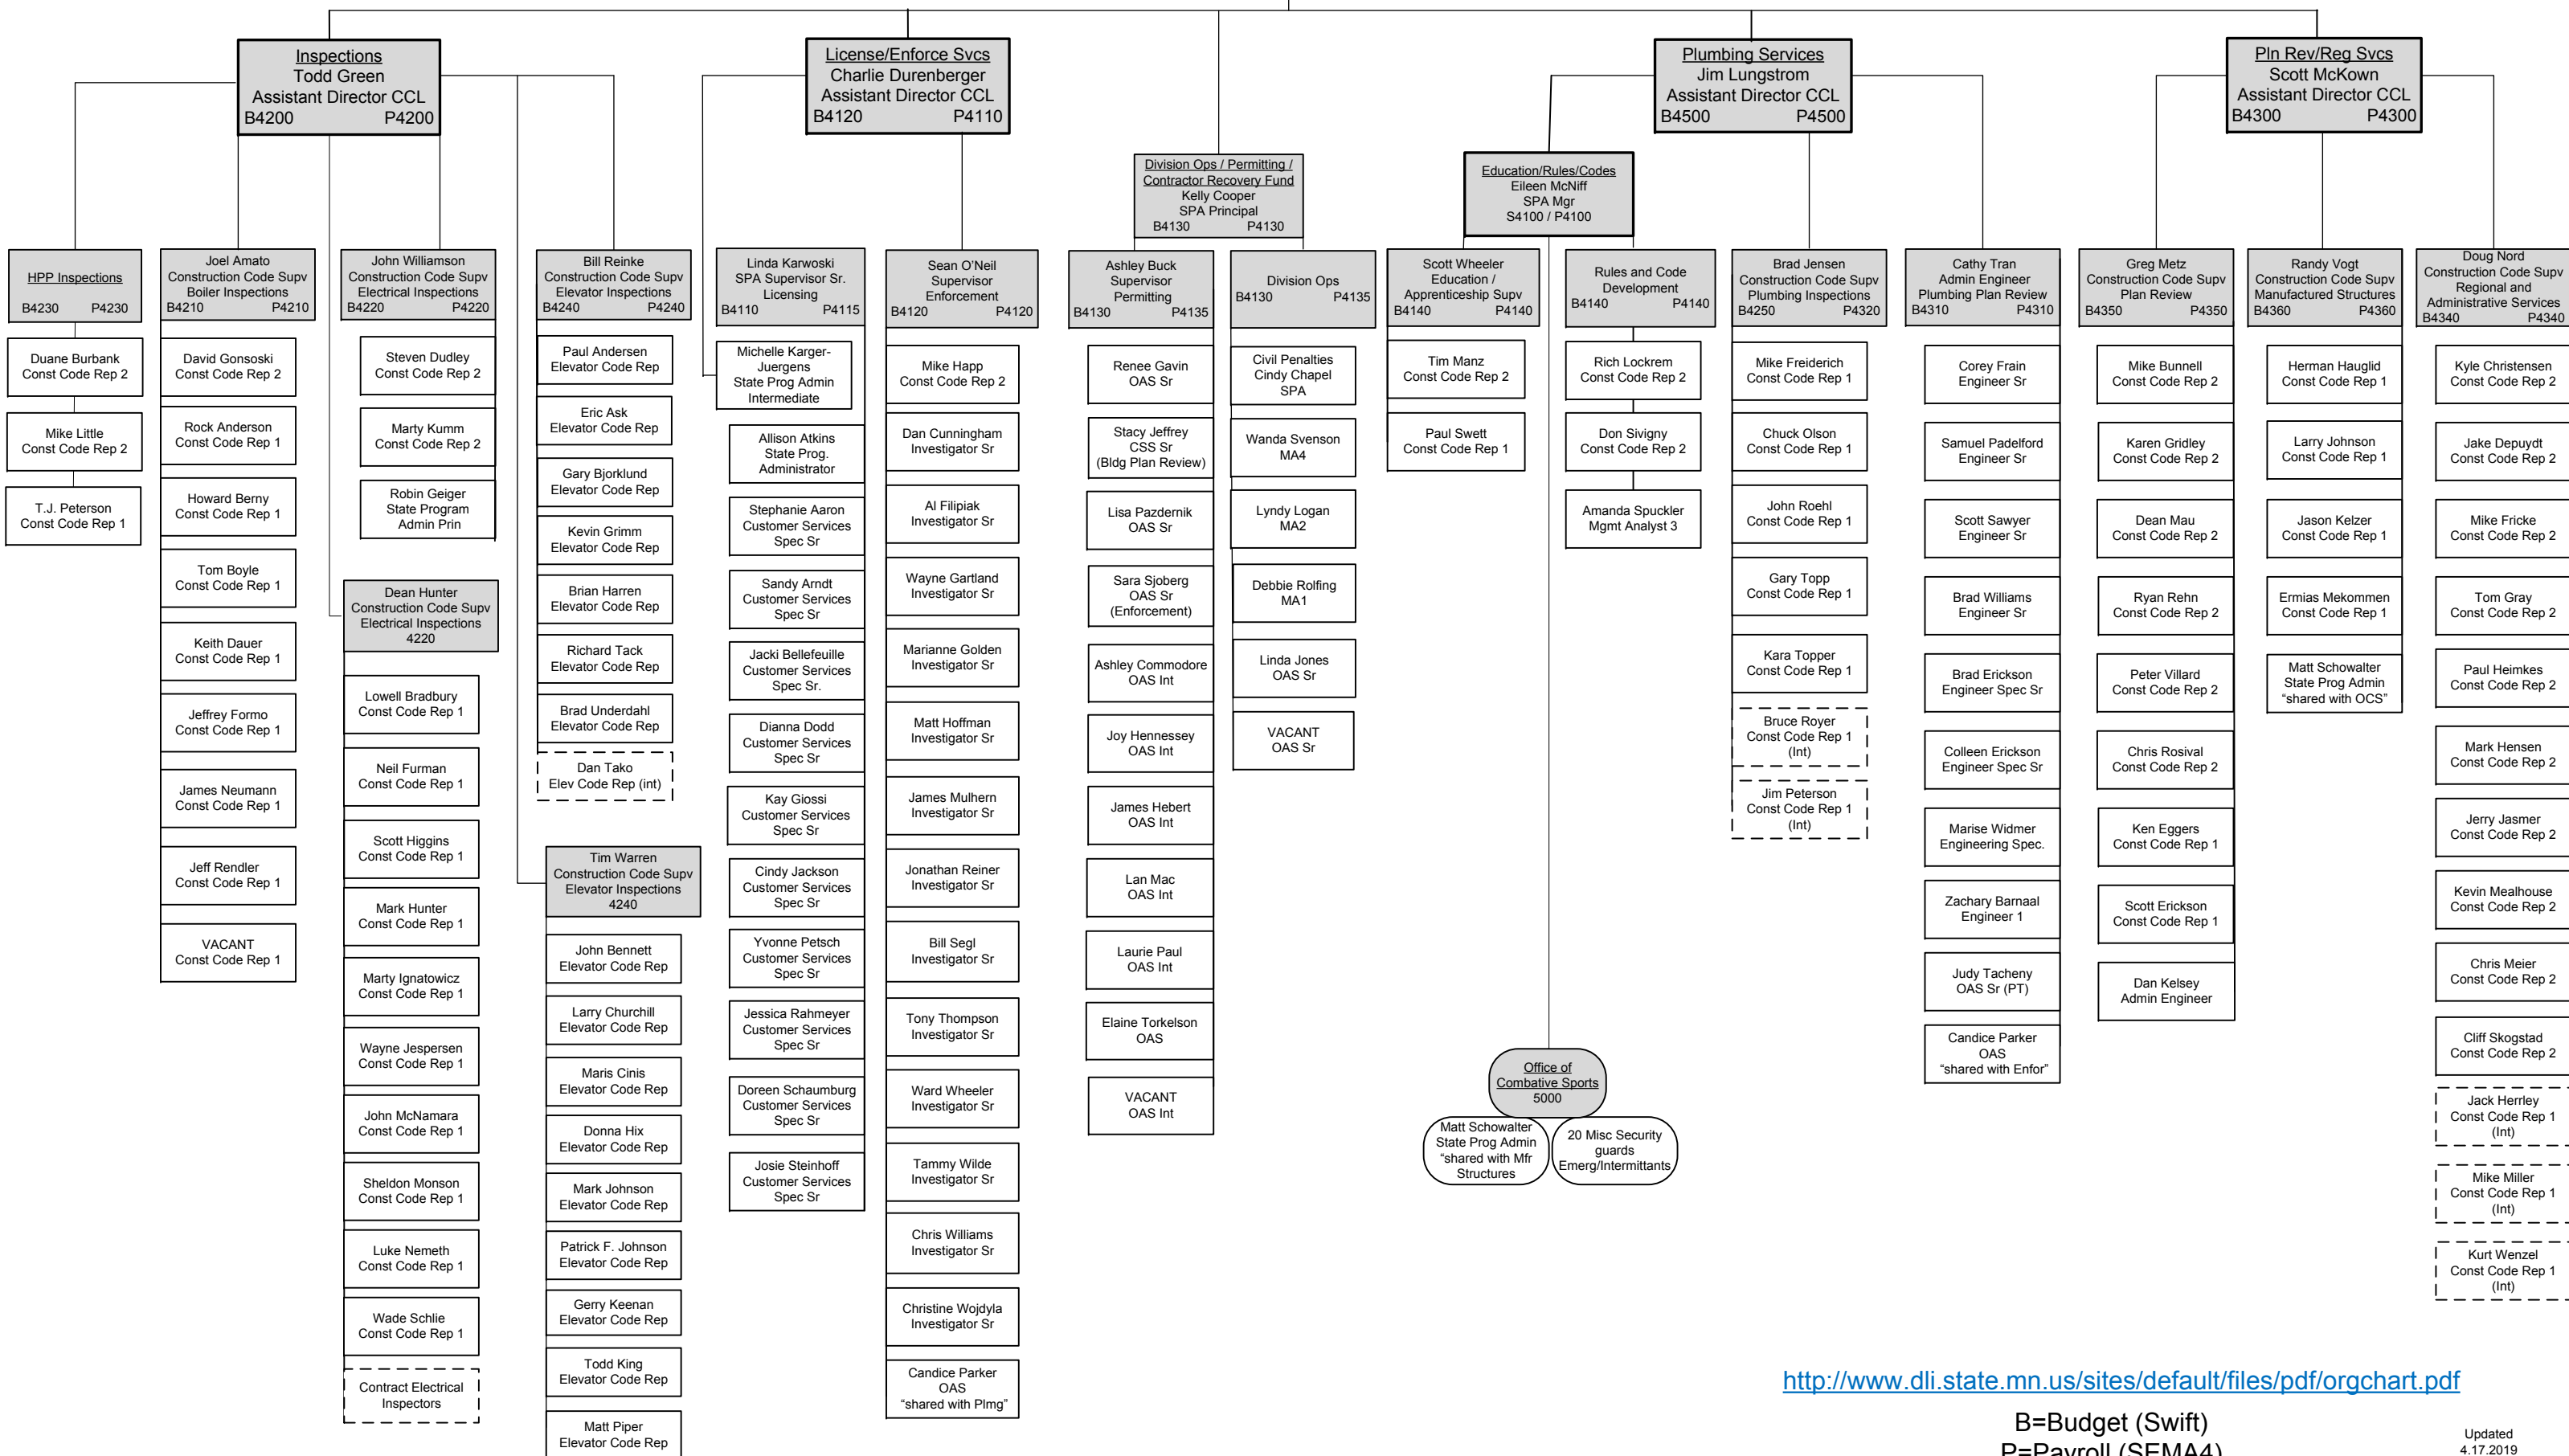

Construction Codes and Licensing Organizational Chart

Construction Codes & Licensing
Scott McLellan
Director
B4000 P4000

<http://www.dli.state.mn.us/sites/default/files/pdf/orgchart.pdf>

B=Budget (Swift)
P=Payroll (SEMA4)

Updated
4.17.2019